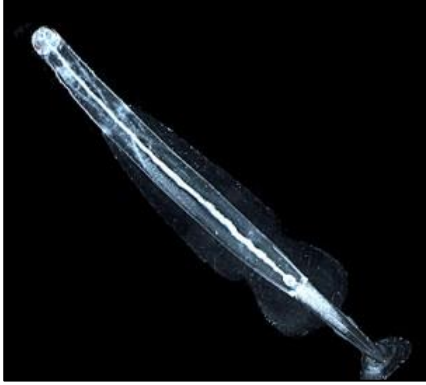

Sea-Beasties ID Guide

Here are some general zooplankton that you might come across. They might be different sizes, colors, or even slightly different shapes. You will likely come across some that are not featured here, as there are millions of different kinds of plankton. Be sure to take lots of pictures! Bonus points for any coral larvae found ☺

Coral Larva

Rotifer

Amphipod

Copepod

Crab Larva

Crab Larva

Nauplius (Crustacean Larva)

Mussel Larvae

Fish Larva

Pluteus (Sea star and sea urchin larva)

Arrow Worm